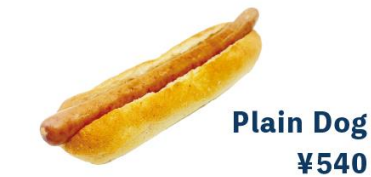

Food

Plain Dog
¥540

Cheese Dog
Hot Dog with Cheese sauce
¥590

Chile con carne Dog
Hot Dog with Chili con carne sauce
¥590

Neapolitan Spaghetti
Neapolitan Spaghetti and Meat balls
¥880

Cheese Neapolitan Spaghetti
Neapolitan Spaghetti and Meat balls with Cheese sauce
¥930