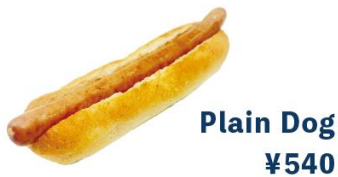

Food

Plain Dog
¥540

Cheese Dog
Hot Dog with Cheese sauce
¥590

Chile con carne Dog
Hot Dog with Chili con carne sauce
¥590

Neapolitan Spaghetti
Neapolitan Spaghetti and Meat balls
¥880

Cheese Neapolitan Spaghetti
Neapolitan Spaghetti and Meat balls with Cheese sauce
¥930